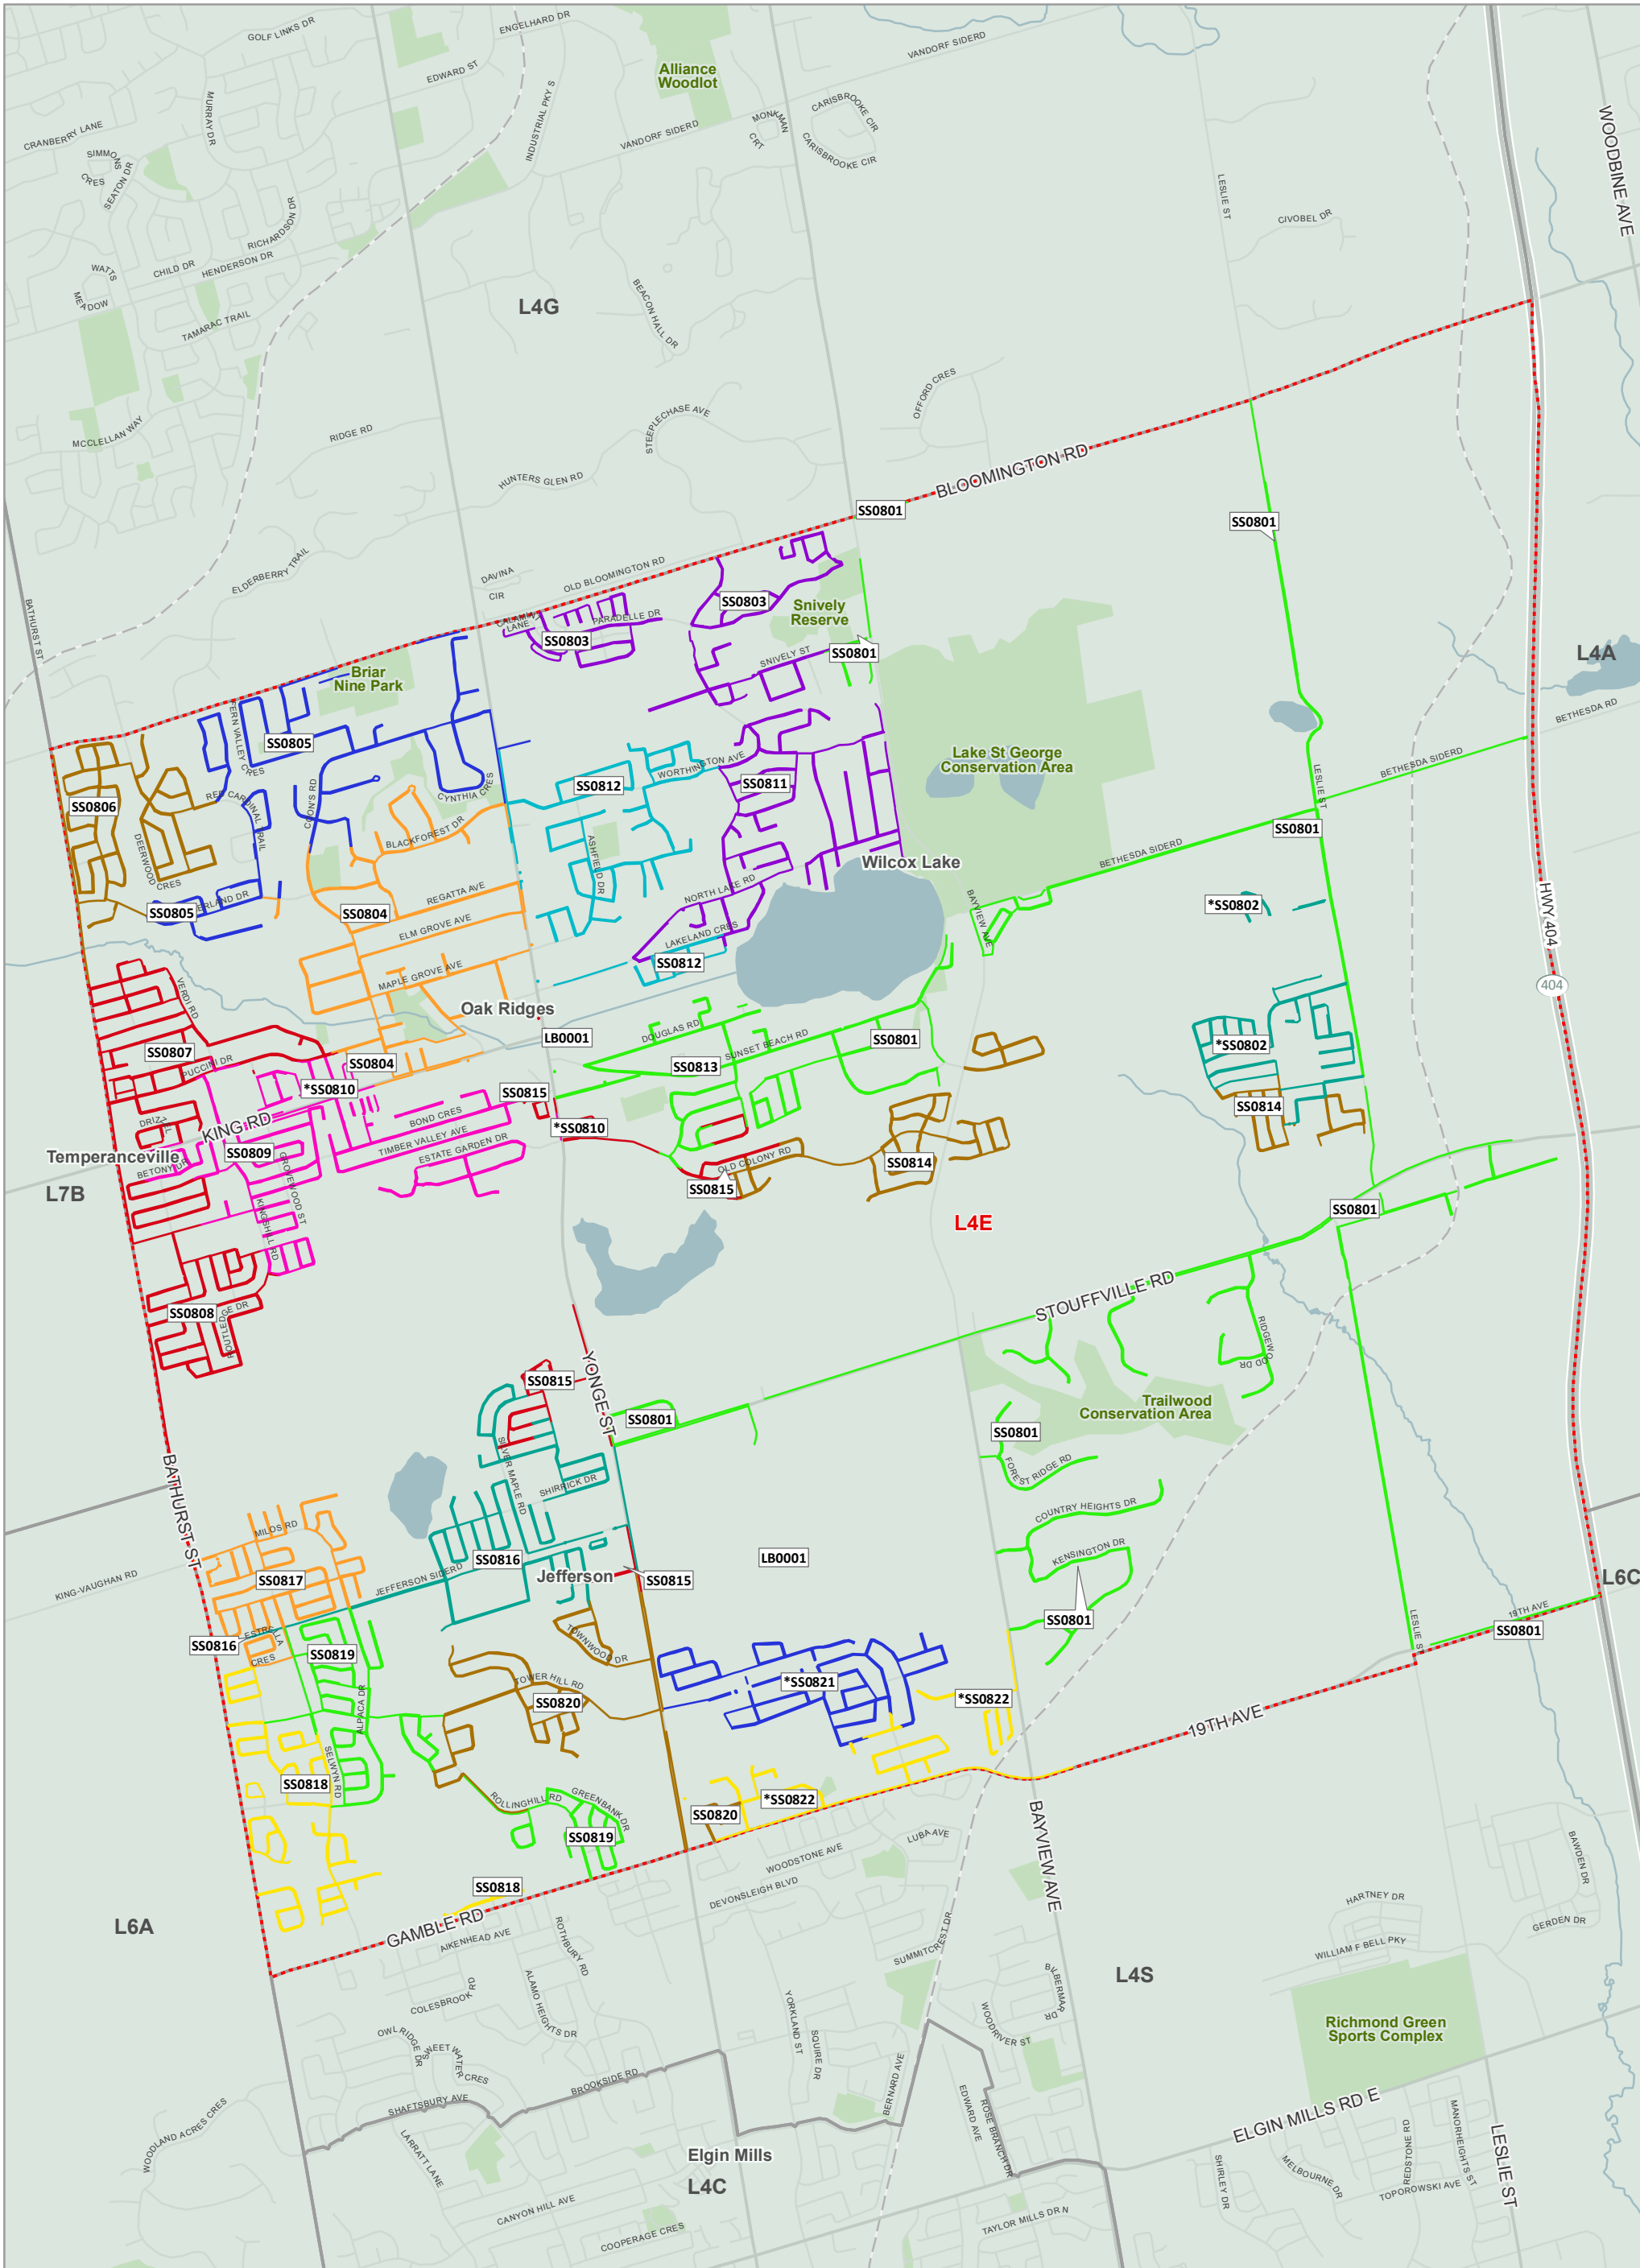

The Delivery Mode names that have an asterisk (*) indicate Modes that are split between more than one (1) FSA.
Les noms des modes de livraison avec un astérisque (*) indiquent des modes partagés entre plusieurs RTA.

From anywhere... De partout...
to anyone jusqu'à vous

Copyright © Canada Post Corporation, 2025 - This map is provided for the sole use of Canada Post customers in preparing their mail. Any other use, including resale and the use of the map as a component of another product or service, is strictly prohibited. The map is provided "as is" and Canada Post disclaims any warranty whatsoever. The map must be used only during the validity period noted and must be destroyed following the expiry of such validity period. If no validity period is indicated on the map, the map must be destroyed 30 days from the date you obtained the map from Householder Counts & Maps. All rights not expressly granted are reserved by Canada Post and its licensors.

FSA Map Carte de RTA

0 0.2250.45 0.9 1.35 1.8 km